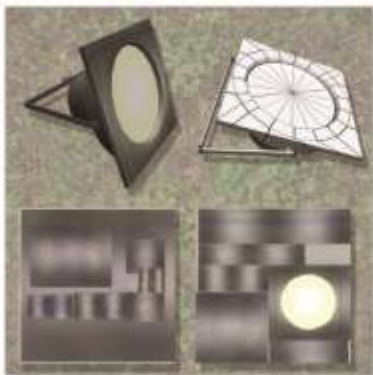

Christina Hernandez

2012-2013 Portfolio

Illustrations and Commissions

Concept Art:
Industrial Studio
&
ATV Mounted
Sound Cannon

Scene Rendering

A Frame / Residence
5 Stories / Split Level

Terrain:
Green Canyon/
Dried out old
Riverbed

Observatory/Lab
7 Stories

Forge / Tower Design
10 Stories

Terrain

Robot Character

Modeled, Rigged, and Textured

Christina Hernandez
319-430-0800
engchristy@gmail.com
chernandezanimation.wordpress.com