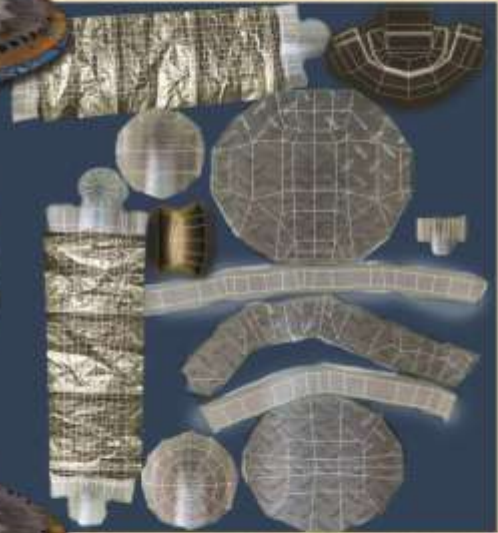

Christina Hernandez

2012-2013 Portfolio

Illustrations and Commissions

Concept Art:
Industrial Studio
&
ATV Mounted
Sound Cannon

Scene Rendering

A Frame / Residence
5 Stories / Split Level

Terrain:
Green Canyon/
Dried out old
Riverbed

Observatory/Lab
7 Stories

Forge / Tower Design
10 Stories

Terrain

Robot Character

Modeled, Rigged, and Textured

Christina Hernandez
319-430-0800
engchristy@gmail.com
chernandezanimation.wordpress.com