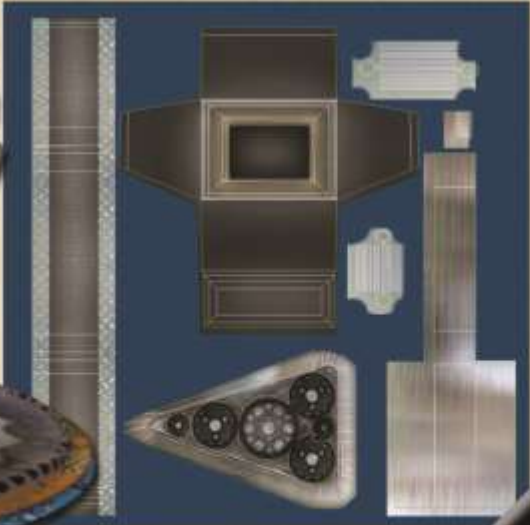

Robot Character

Modeled, Rigged, and Textured